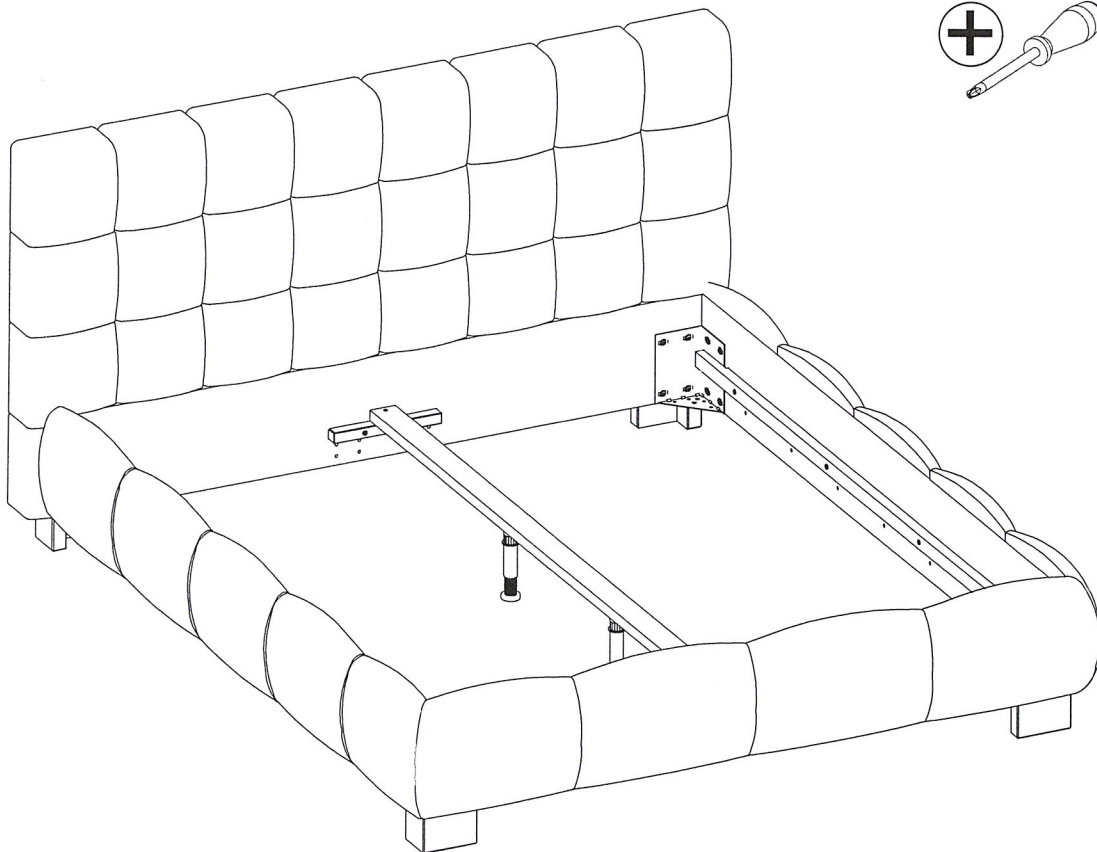

Mollis Bed Frame

Assembly Instruction - Please keep for future reference

20-40min

Dimensions:

Width :

L140 - 152cm

L160 - 172cm

L180 - 192cm

L200 - 212cm

Length - 200cm

Height - 100cm

Tools required:

Important: Please read these instructions before assembly

If you need help or have damaged or missing parts,
email: kontakt@bedrenaetter.dk or call: +45 78 75 00 77